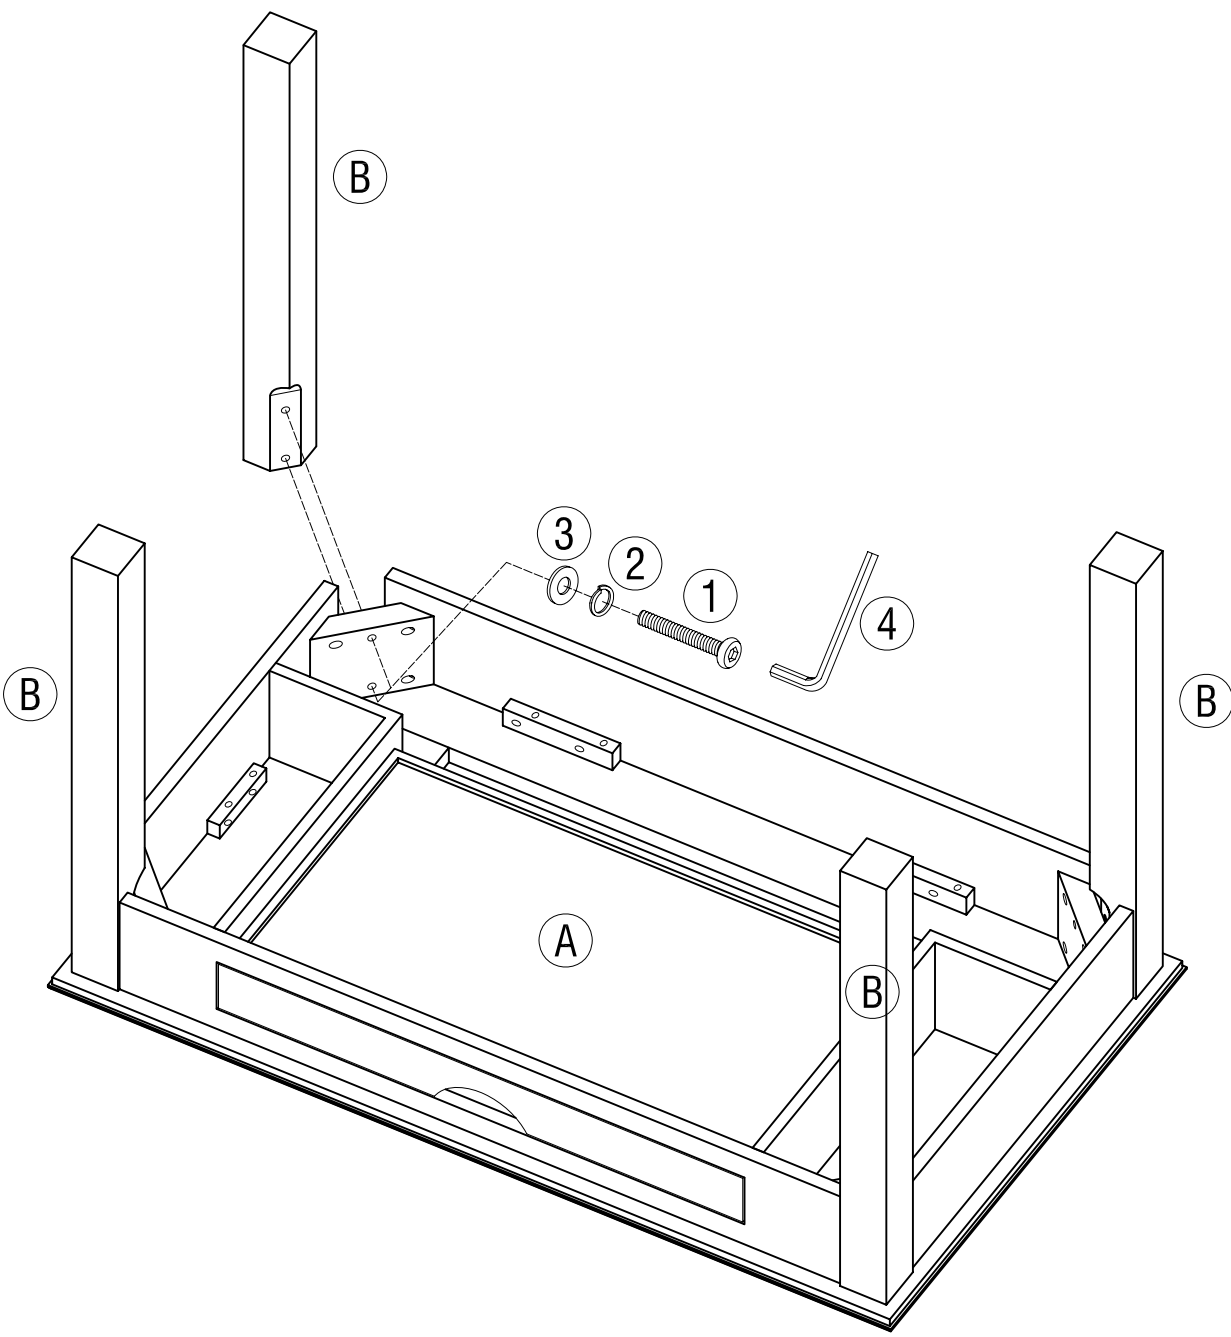

Step By Step Assembly Instructions

Step 1 :